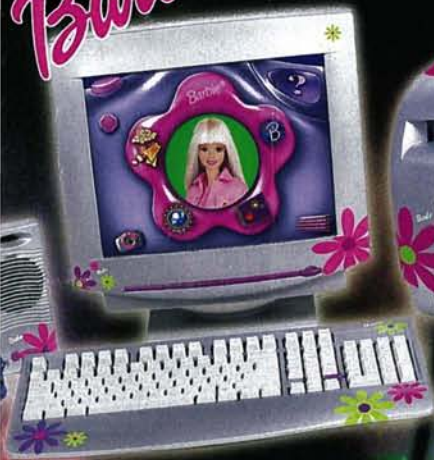

CHRISTMAS BUNDLES

The Whole Family can Enjoy!

Barbie™

Hot Wheels™